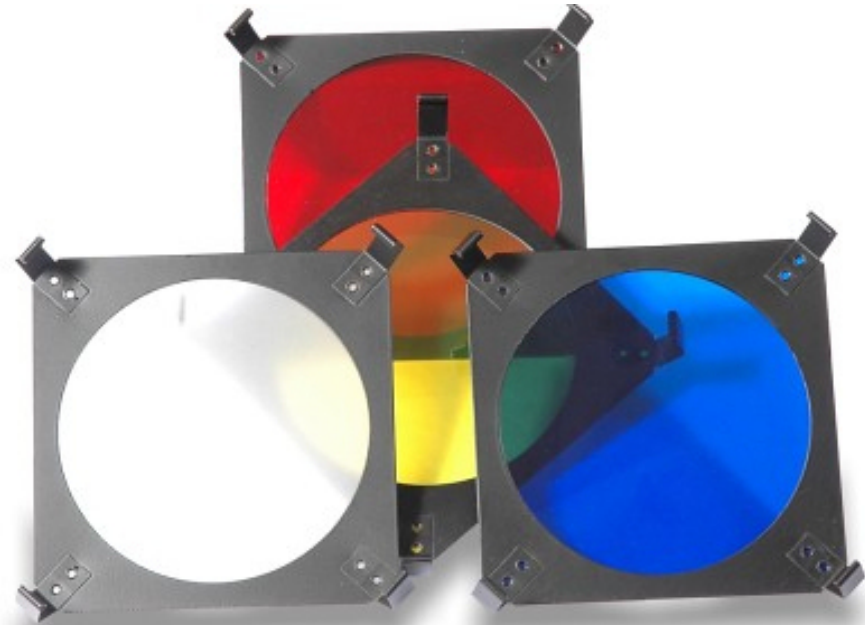

Ellipsoidal Reflector Spotlight (Ellipsoidal)

Fresnel

Scoop

(Ellipsoidal Reflector Floodlight)

PAR

(Parabolic Aluminum Reflector)

Followspot

Strip Lights

Cyc Lights

Incandescent Lamps

Halogen Lamps

L.E.D.

Lighting Gels Gel Frames

Gobo

Gobo Holder

Appearance may vary

Top Hat

Barn Door

Circuit

Dimmer

Light Board

Preset Light Board

(c) Star Light and Magic.

Fader

Crossfader

Power Connectors

Stage Pin (3 pin)

Twist Lock

Edison

C-Clamp

C-Clamp Parts

Pipe Bolt, Yoke Bolt, Pan Screw