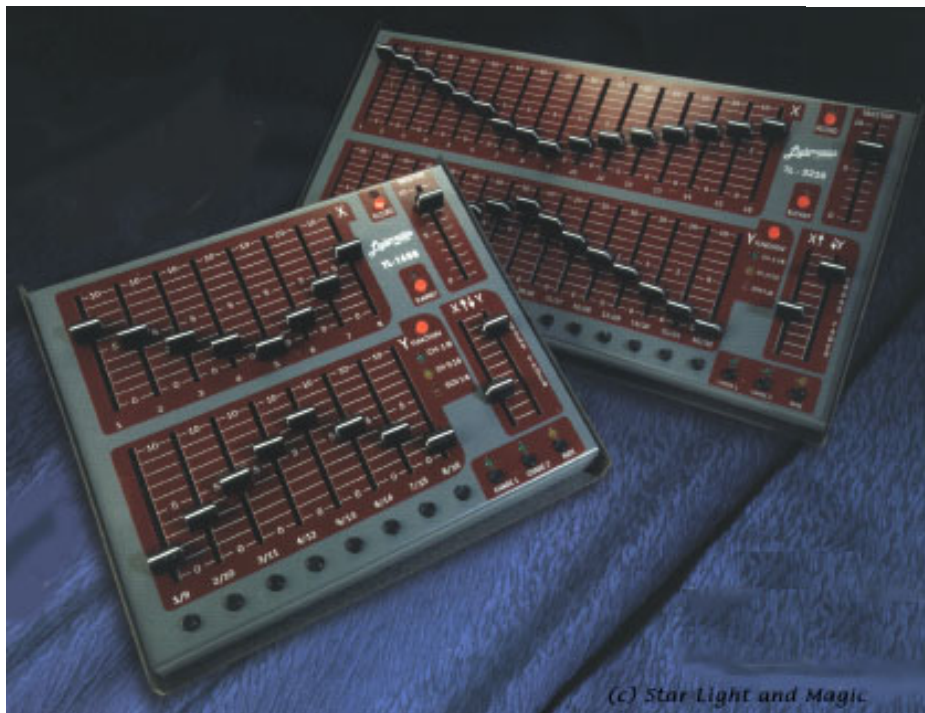

Top Hat

Barn Door

Circuit

Dimmer

Light Board

Preset Light Board

(c) Star Light and Magic.

Fader

Crossfader

Power Connectors

Stage Pin (3 pin)

Twist Lock

Edison

C-Clamp

C-Clamp Parts

Pipe Bolt, Yoke Bolt, Pan Screw