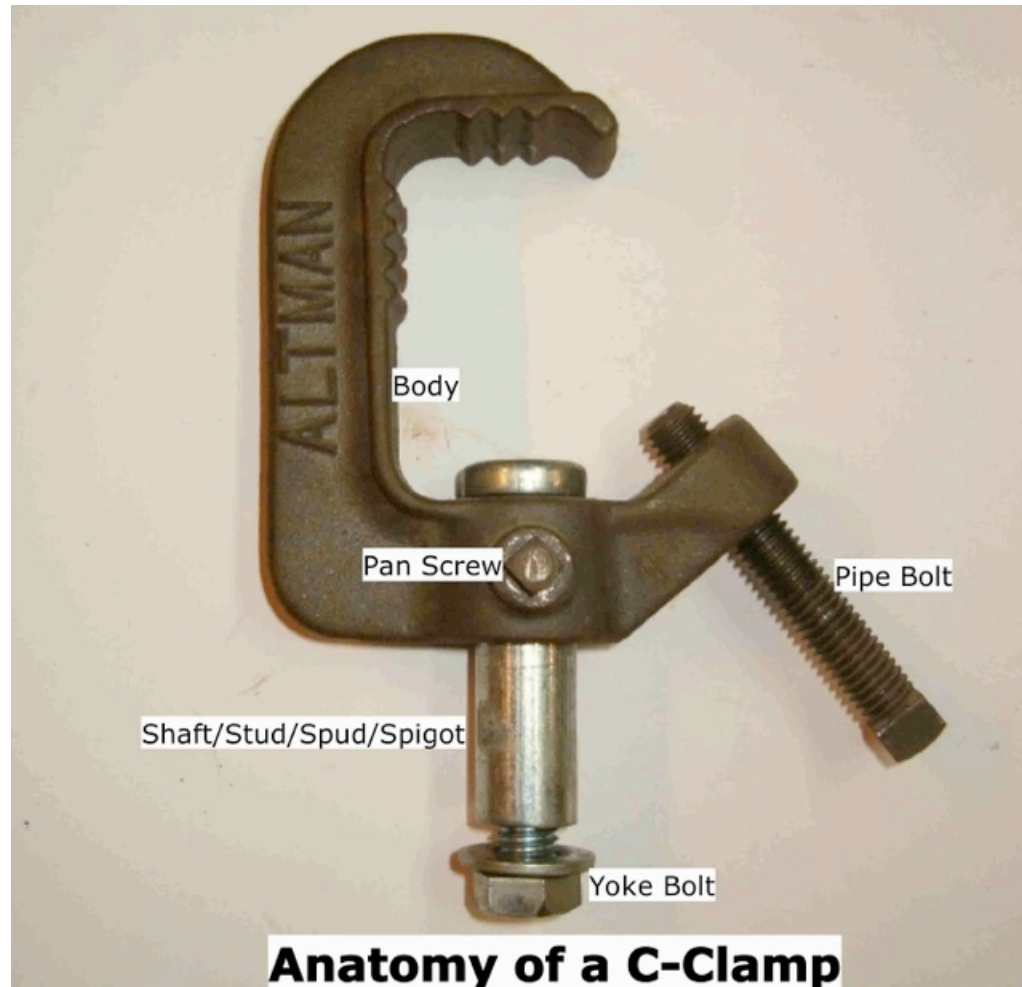

Crossfader

Power Connectors

Stage Pin (3 pin)

Twist Lock

Edison

C-Clamp

C-Clamp Parts

Pipe Bolt, Yoke Bolt, Pan Screw

Safety Cable

Yoke

Yoke Nut

Shutters

Source Four Diagram

Running the Barrel