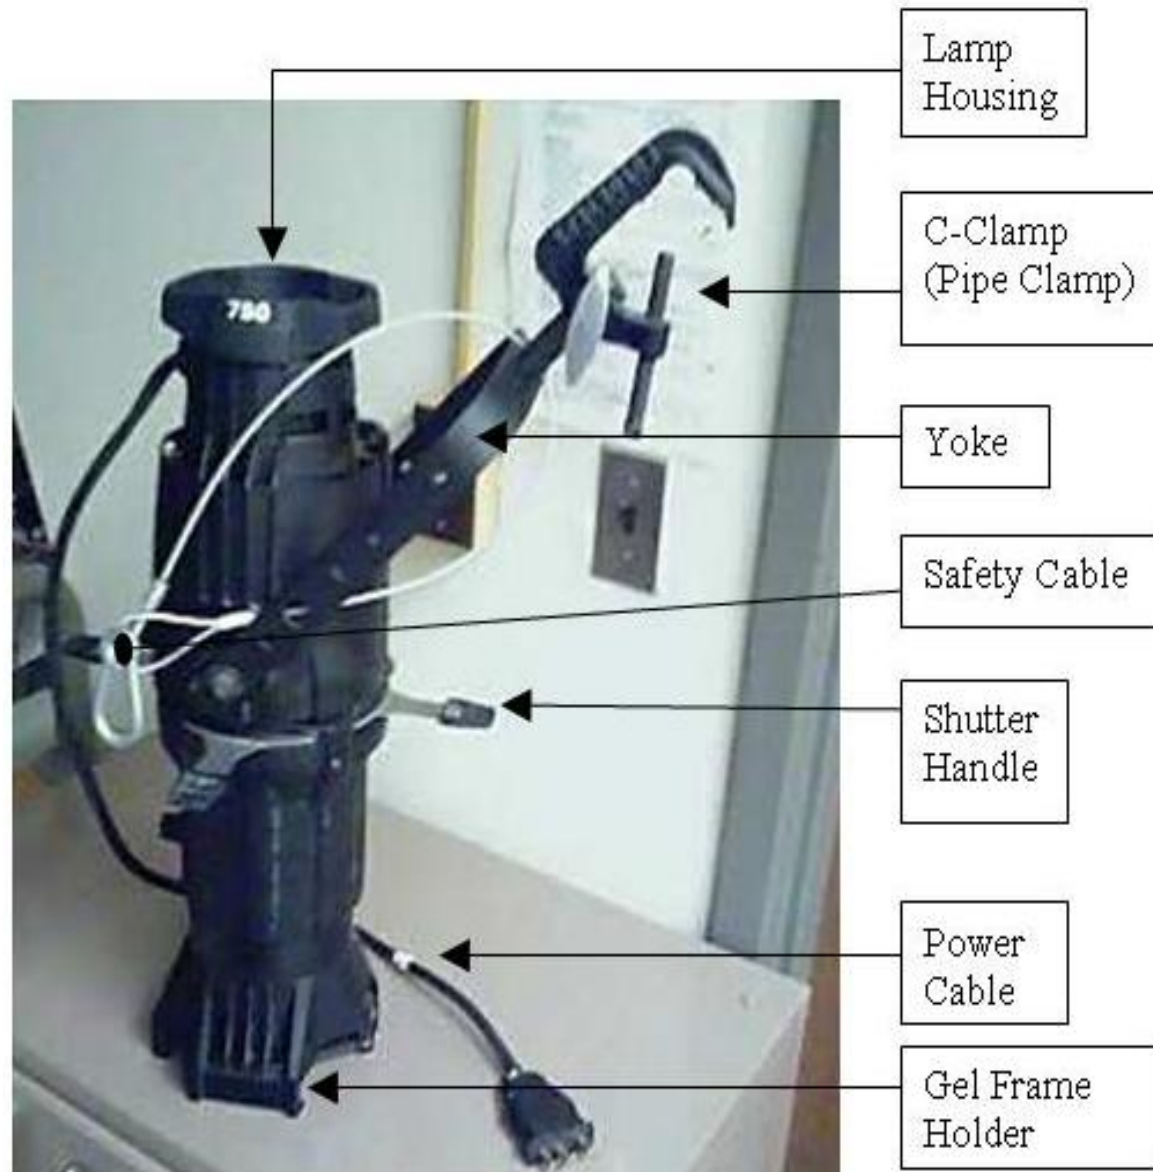

Crossfader

Power Connectors

Stage Pin (3 pin)

Twist Lock

Edison

C-Clamp

C-Clamp Parts

Pipe Bolt, Yoke Bolt, Pan Screw

Safety Cable

Yoke

Yoke Nut

Shutters

Source Four Diagram

Running the Barrel