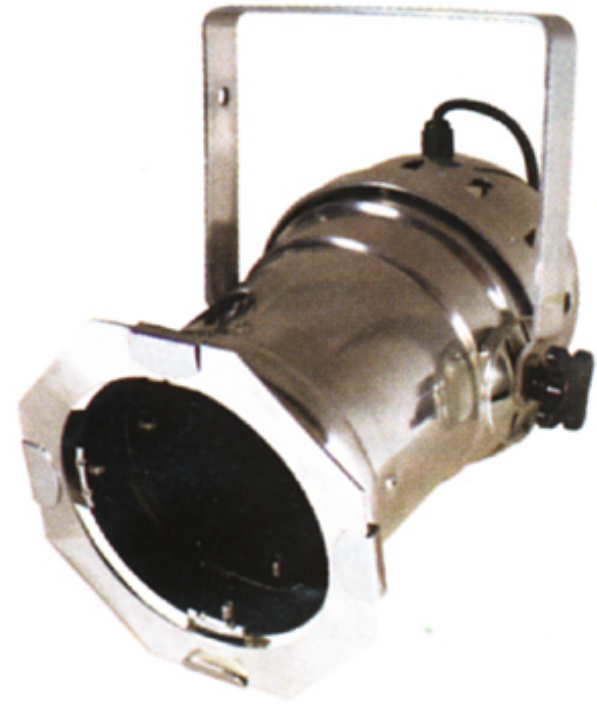

Ellipsoidal Reflector Spotlight (Ellipsoidal)

Fresnel

Scoop

(Ellipsoidal Reflector Floodlight)

PAR

(Parabolic Aluminum Reflector)

Followspot

Strip Lights

Cyc Lights

Incandescent Lamps

Halogen Lamps

L.E.D.

Lighting Gels Gel Frames

Gobo

Gobo Holder

Appearance may vary

Crossfader

Power Connectors

Stage Pin (3 pin)

Twist Lock

Edison

C-Clamp

C-Clamp Parts

Pipe Bolt, Yoke Bolt, Pan Screw