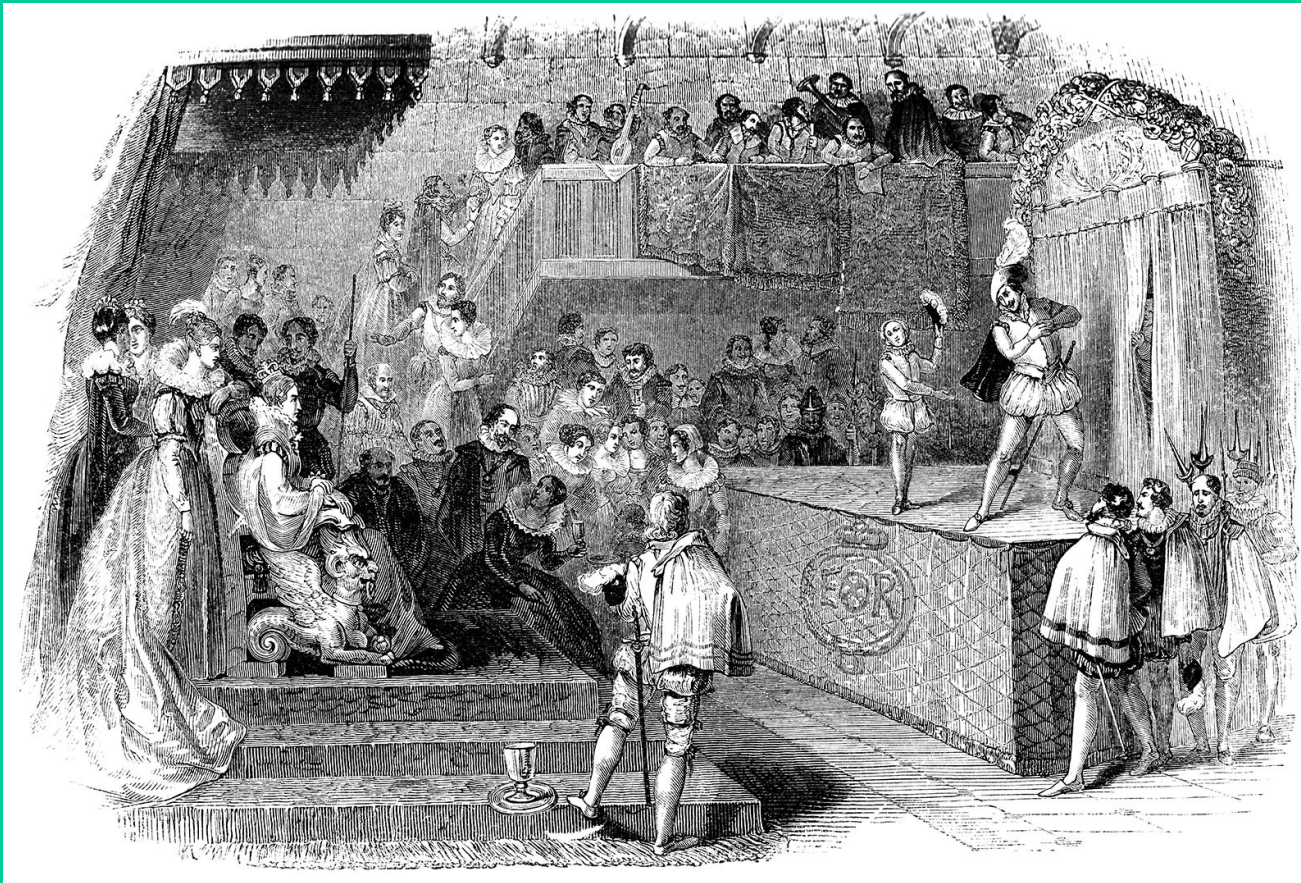

- Playing Company: troupe of actors, often tied directly to a member of the royalty