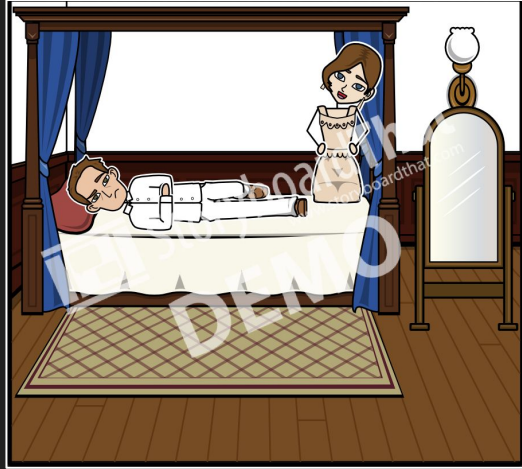

Sound Design: Nevin Steinberg

Hair and Makeup Design: Charles G. LaPointe

Costume Designs

Cat on a Hot Tin Roof

CAT ON A
HOT TIN
ROOF

The
PLAYBILL for the Morosco Theatre