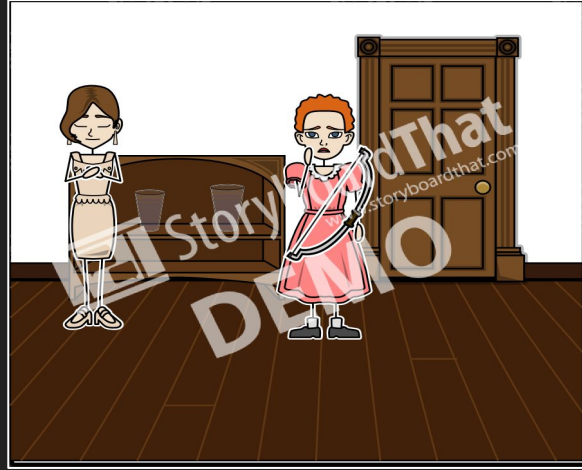

Children:

- August Maturo
- Francesca Capaldi
- Ella Anderson

Crew

Director: Elizabeth Cox

Costume Designer: Paul Tazewell

Scenic Designer: Christopher Oram

Lighting Designer: Natasha Katz

Stage Manager: Katie Young

Sound Design: Nevin Steinberg

Hair and Makeup Design: Charles G. LaPointe

Costume Designs

Cat on a Hot Tin Roof

CAT ON A
HOT TIN
ROOF

The
PLAYBILL for the Morosco Theatre